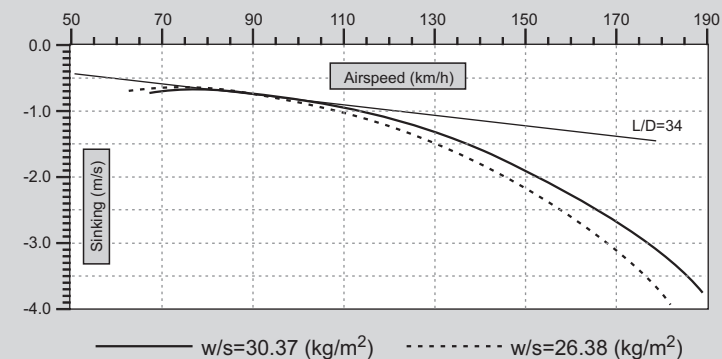

Factory warranty: 24 Month

Span	m	15,00
Lenght	m	6,69
Height	m	1,57
Wing area	m ²	12,51
Aspect ratio		18,00
Empty Glider mass	kg	225 ± 5
All-Up mass	kg	380
Wing loading range	kg/m ²	-
Load factors	+ -	5,30 2,65
Maximum L/D		35 (at avg. mass)
at	km/h	80
Stalling speed	km/h	60 (at avg. mass)
Minimum sinking speed at	m/s km/h	0,58 70
Never exceed speed	km/h	220