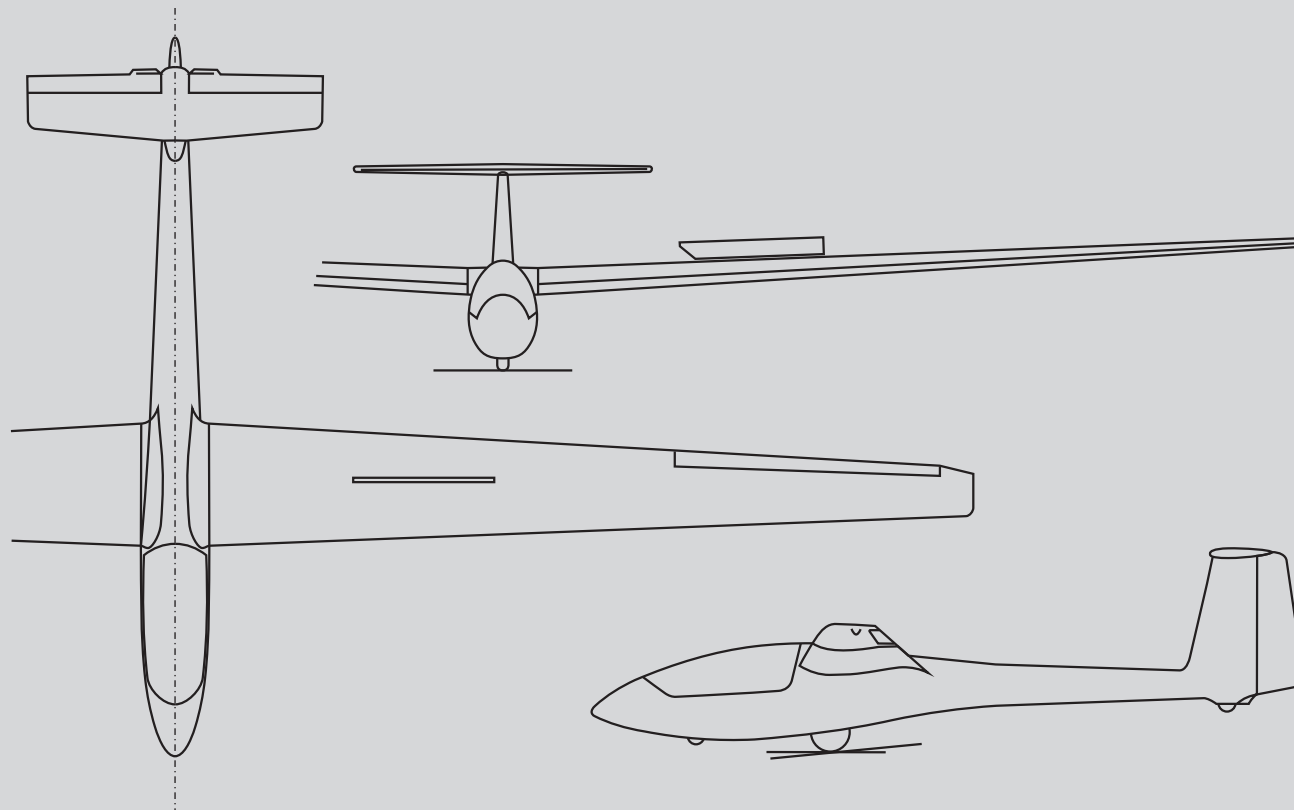

It features a large and comfortable cockpit with a more upright seating position that is preferred by club pilots, a fixed undercarriage with an oversized tire to soften landing, and an unusually strong airframe designed to endure 12,000 hours of demanding Club operation. But the key ingredient to the JUNIOR's success is a larger wing area compared to racing sailplanes and an airfoil optimized for safe handling and smooth stall characteristics.

The JUNIOR is certainly the logical choice for pilots during the critical early solo stage. But the admiration of the JUNIOR doesn't end there. After developing basic flying skills in the JUNIOR, many pilots continue to prefer it for cross-country, wave flying and even sports class competition.

The latest development of the SZD-51-1 offers several new features, which make it more desirable than ever. Rigging has been further simplified with fully automatic coupling of all the flight controls. Cockpit comfort has been improved with the addition of a fully adjustable pilot's back rest.

More comfort, more convenient... and still the best built, best flying Club glider on the market.

Design life: 15.000 hours

Actually approved operating time: 6.000 hours and a possibility of 1.500 hours of extension, further extension applied for

Factory warranty: 24 Month

Span	m	15,00
Lenght	m	6,69
Height	m	1,57
Wing area	m²	12,51
Aspect ratio		18,00
Empty Glider mass	kg	225 ± 5
All-Up mass	kg	380
Wing loading range	kg/m²	-
Load factors	+ -	5,30 2,65
Maximum L/D		35 (at avg. mass)
at	km/h	80
Stalling speed	km/h	60 (at avg. mass)
Minimum sinking speed at	m/s km/h	0,58 70
Never exceed speed	km/h	220